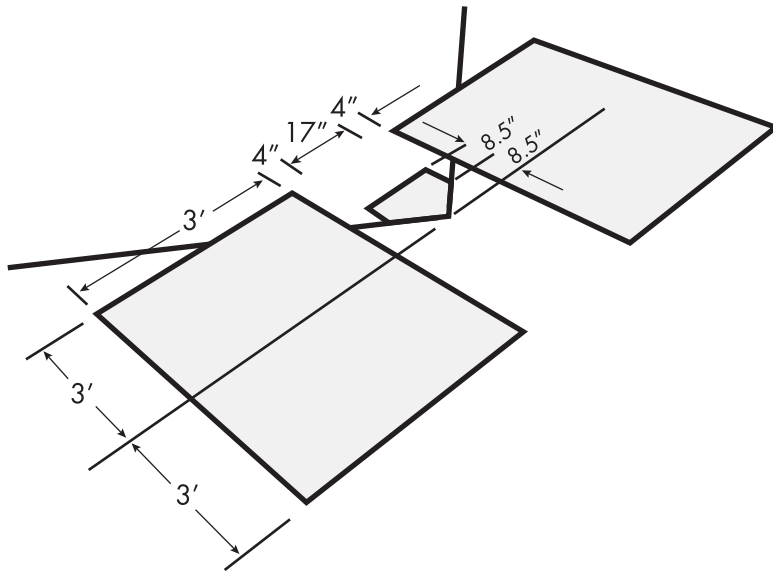

Baseball Pitcher's Mound Dimensions
(Little League)

Pioneer[®]
"The Striping People"[®]

4529 Industrial Parkway
Cleveland, Ohio 44135
Phone: (800) 877-1500
Fax: (800) 877-1511
www.pioneerathletics.com

Home Plate Area