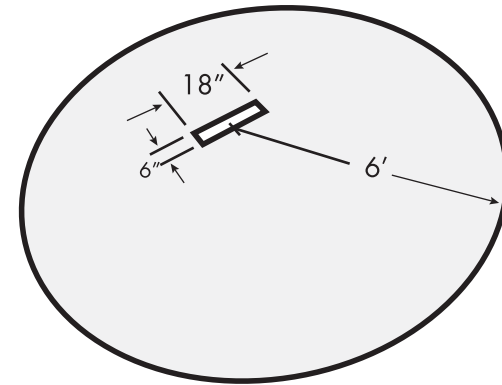

Baseball Pitcher's Mound Dimensions
(Little League)

Pioneer[®]
"The Striping People"[®]

4529 Industrial Parkway
Cleveland, Ohio 44135
Phone: (800) 877-1500
Fax: (800) 877-1511
www.pioneerathletics.com

Home Plate Area