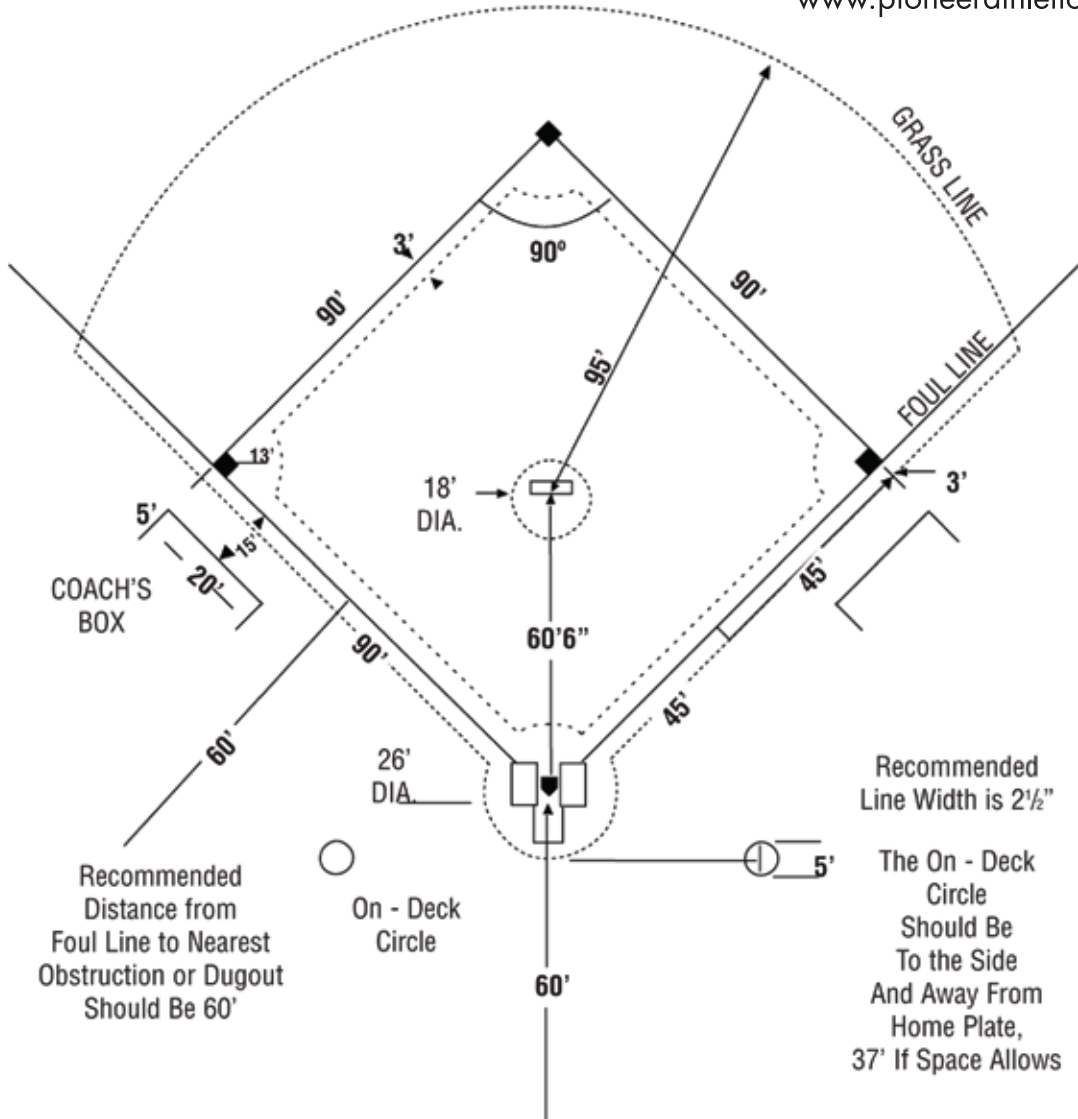

Baseball Field Dimensions
(High School/College/Professional)

Pioneer[®]
"The Striping People"

4529 Industrial Parkway
 Cleveland, Ohio 44135
 Phone: (800) 877-1500
 Fax: (800) 877-1511
 www.pioneerathletics.com

Recommended Line Width is 2 1/2"
 The On - Deck Circle Should Be To the Side And Away From Home Plate, 37' If Space Allows

Recommended Distance from Foul Line to Nearest Obstruction or Dugout Should Be 60'