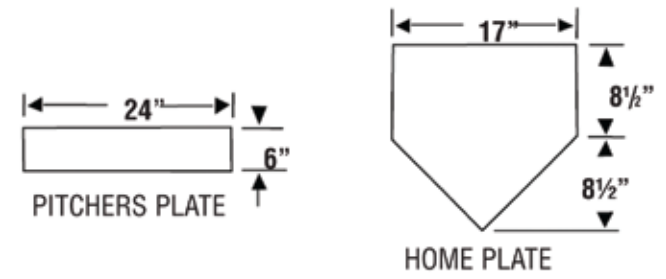

Baseball Field Dimensions
(High School/College/Professional)

Pioneer[®]
"The Striping People"

4529 Industrial Parkway
 Cleveland, Ohio 44135
 Phone: (800) 877-1500
 Fax: (800) 877-1511
 www.pioneerathletics.com

Recommended Line Width is 2 1/2"
 The On - Deck Circle Should Be To the Side And Away From Home Plate, 37' If Space Allows

Recommended Distance from Foul Line to Nearest Obstruction or Dugout Should Be 60'