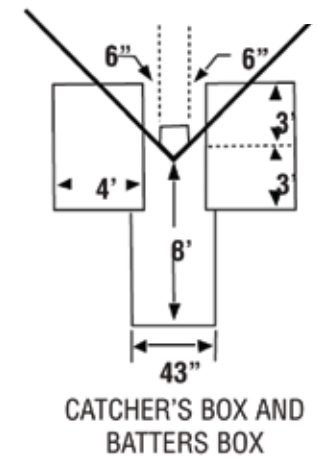

Baseball Field Dimensions
(High School/College/Professional)

Pioneer[®]
"The Striping People"

4529 Industrial Parkway
 Cleveland, Ohio 44135
 Phone: (800) 877-1500
 Fax: (800) 877-1511
 www.pioneerathletics.com

Recommended Line Width is 2 1/2"
 The On - Deck Circle Should Be To the Side And Away From Home Plate, 37' If Space Allows

Recommended Distance from Foul Line to Nearest Obstruction or Dugout Should Be 60'