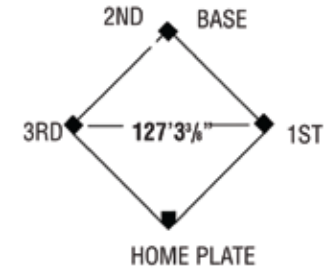

Baseball Field Dimensions
(High School/College/Professional)

Pioneer[®]
"The Striping People"

4529 Industrial Parkway
 Cleveland, Ohio 44135
 Phone: (800) 877-1500
 Fax: (800) 877-1511
 www.pioneerathletics.com

Recommended Line Width is 2 1/2"
 The On - Deck Circle Should Be To the Side And Away From Home Plate, 37' If Space Allows

Recommended Distance from Foul Line to Nearest Obstruction or Dugout Should Be 60'