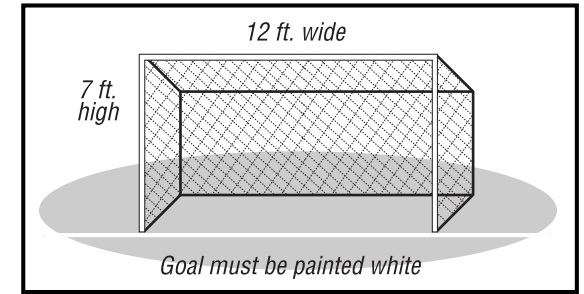

Field Hockey Field Dimensions

Pioneer[®]
"The Striping People"

4529 Industrial Parkway
 Cleveland, Ohio 44135
 Phone: (800) 877-1500
 Fax: (800) 877-1511
 www.pioneerathletics.com

Length of Entire Field: 100 yds.