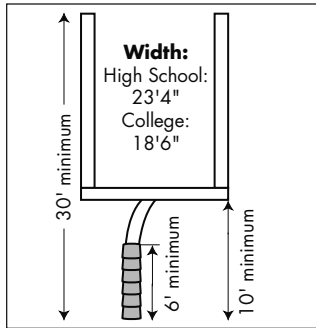

High School Football

4529 Industrial Parkway
 Cleveland, OH 44135
 Phone: (800) 877-1500
 Fax: (800) 877-1511
 www.pioneerathletics.com

Hash Marks - Recommended 24" long and 4" wide
Yard Markers - Recommended 24" long and 4" wide
End Lines and Side Lines - Recommended 4" wide
Yardline Numbers - Recommended 6' high x 4' wide.
 Placement should be 27' from sideline to top of Yardline Number
**Note: line width must be at least 4" and white in color.*