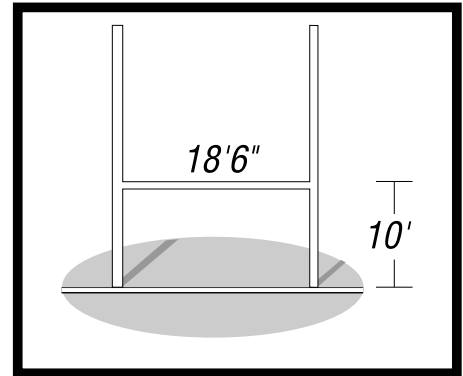

Rugby Field Dimensions

Pioneer[®]
"The Striping People"

4529 Industrial Parkway
 Cleveland, Ohio 44135
 Phone: (800) 877-1500
 Fax: (800) 877-1511
 www.pioneerathletics.com

RUGBY GOAL DETAIL

UNION RUGBY
 (shown right) is the version of Rugby played by high schools, colleges, and other non-professional organizations.

LEAGUE RUGBY
 (not shown) is the professional version of the game.

Touch Line Length of entire Field: 160 yds.