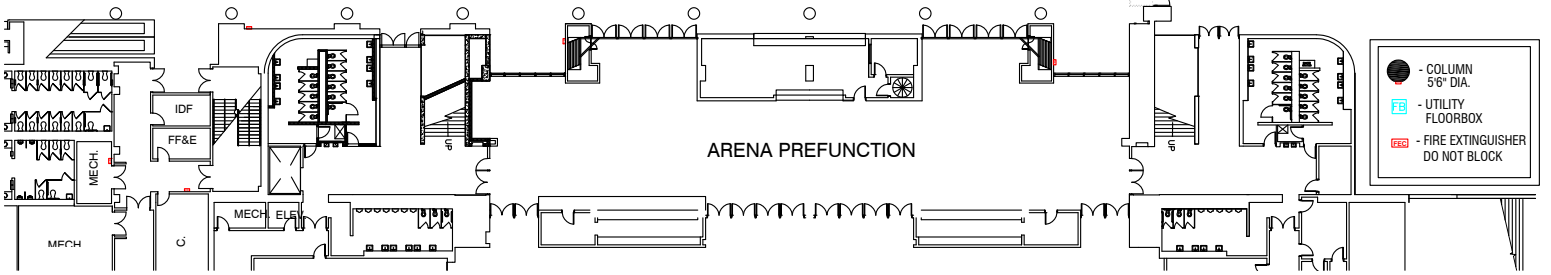

Sports Field Management Association

Ocean Center Daytona Beach

Daytona Beach, Florida

WEST CONCOURSE

ENTRANCE

DRAWINGS AS OF 4/7/2023 CM

Block	Count	30x30	20x30	20x50	20x40	10x30
		5	9	1	2	4
		30	43			
		99				

EXHIBIT HALL
Ceiling height 32'
Aisle widths as noted