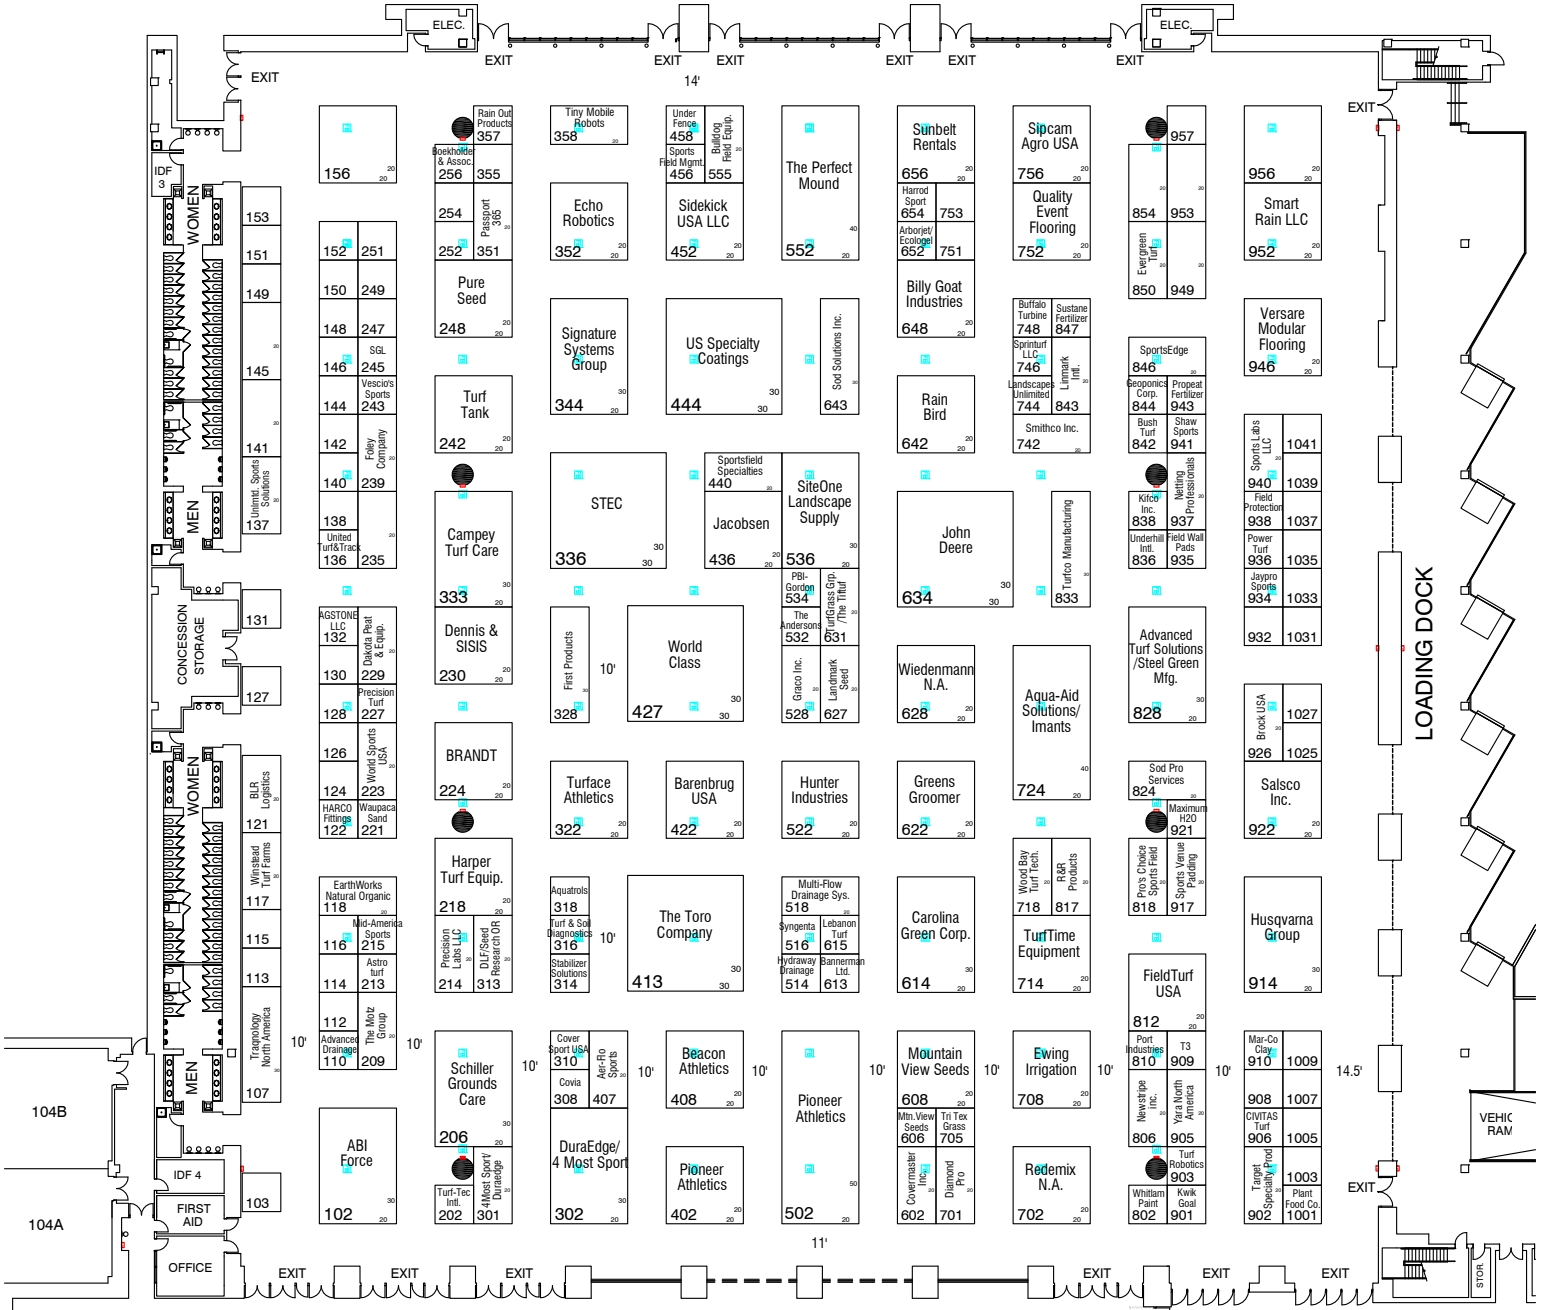

Sports Field Management Association

Ocean Center Daytona Beach

Daytona Beach, Florida

WEST CONCOURSE

ENTRANCE

DRAWINGS AS OF 4/7/2023 CM

Block	Count	30x30	20x30	20x50	20x40	10x30
		5	9	1	2	4
		30	43			
		99				

EXHIBIT HALL
Ceiling height 32'
Aisle widths as noted